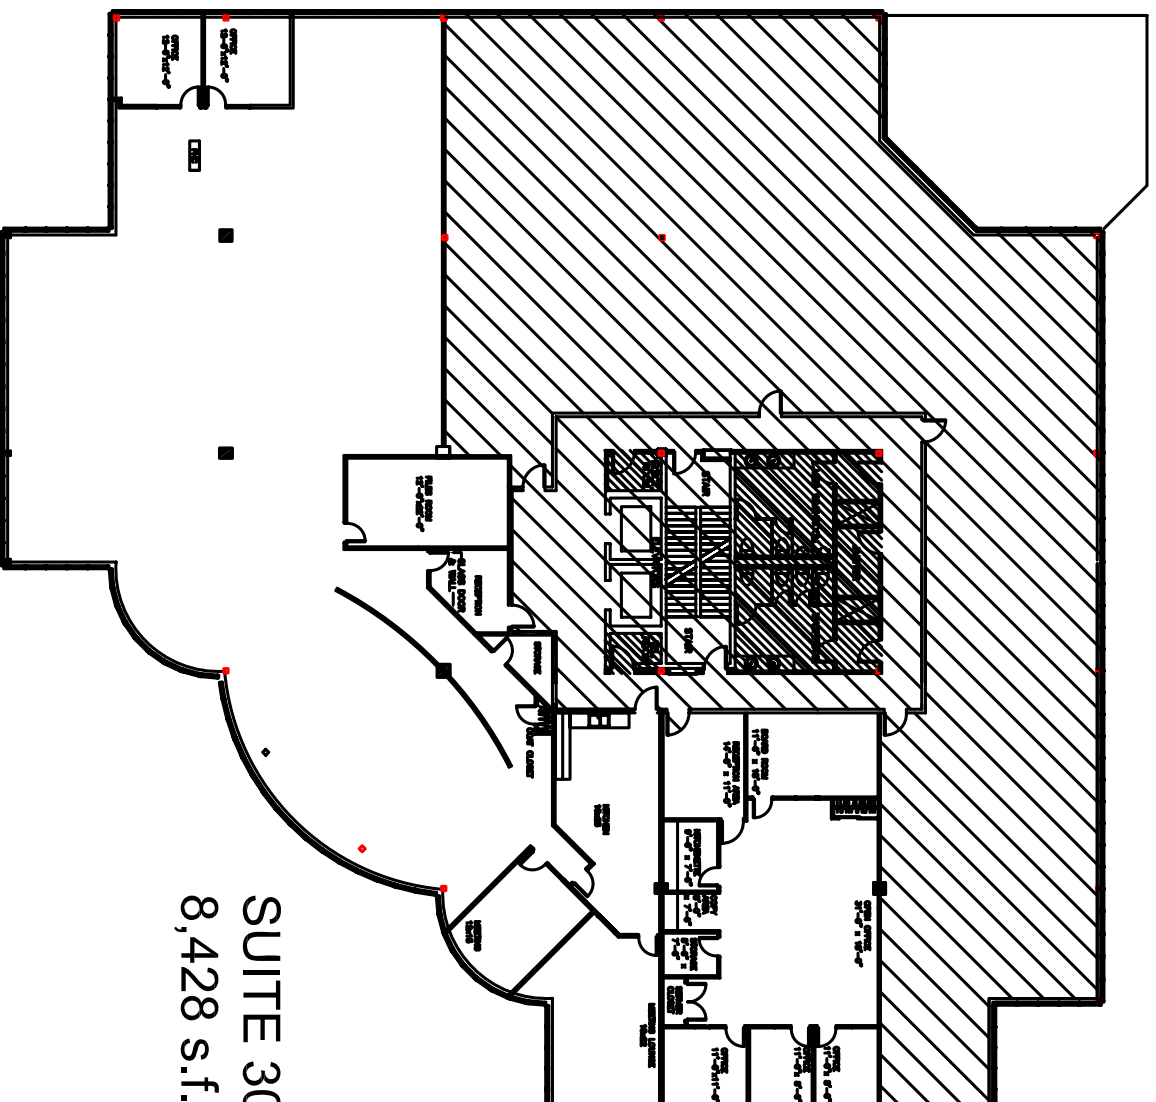

500 Hood Road, 3rd Floor

10,684 s.f. Available

SUITE 300
8,428 s.f.

MODEL SUITE
SUITE 310
2,256 s.f.