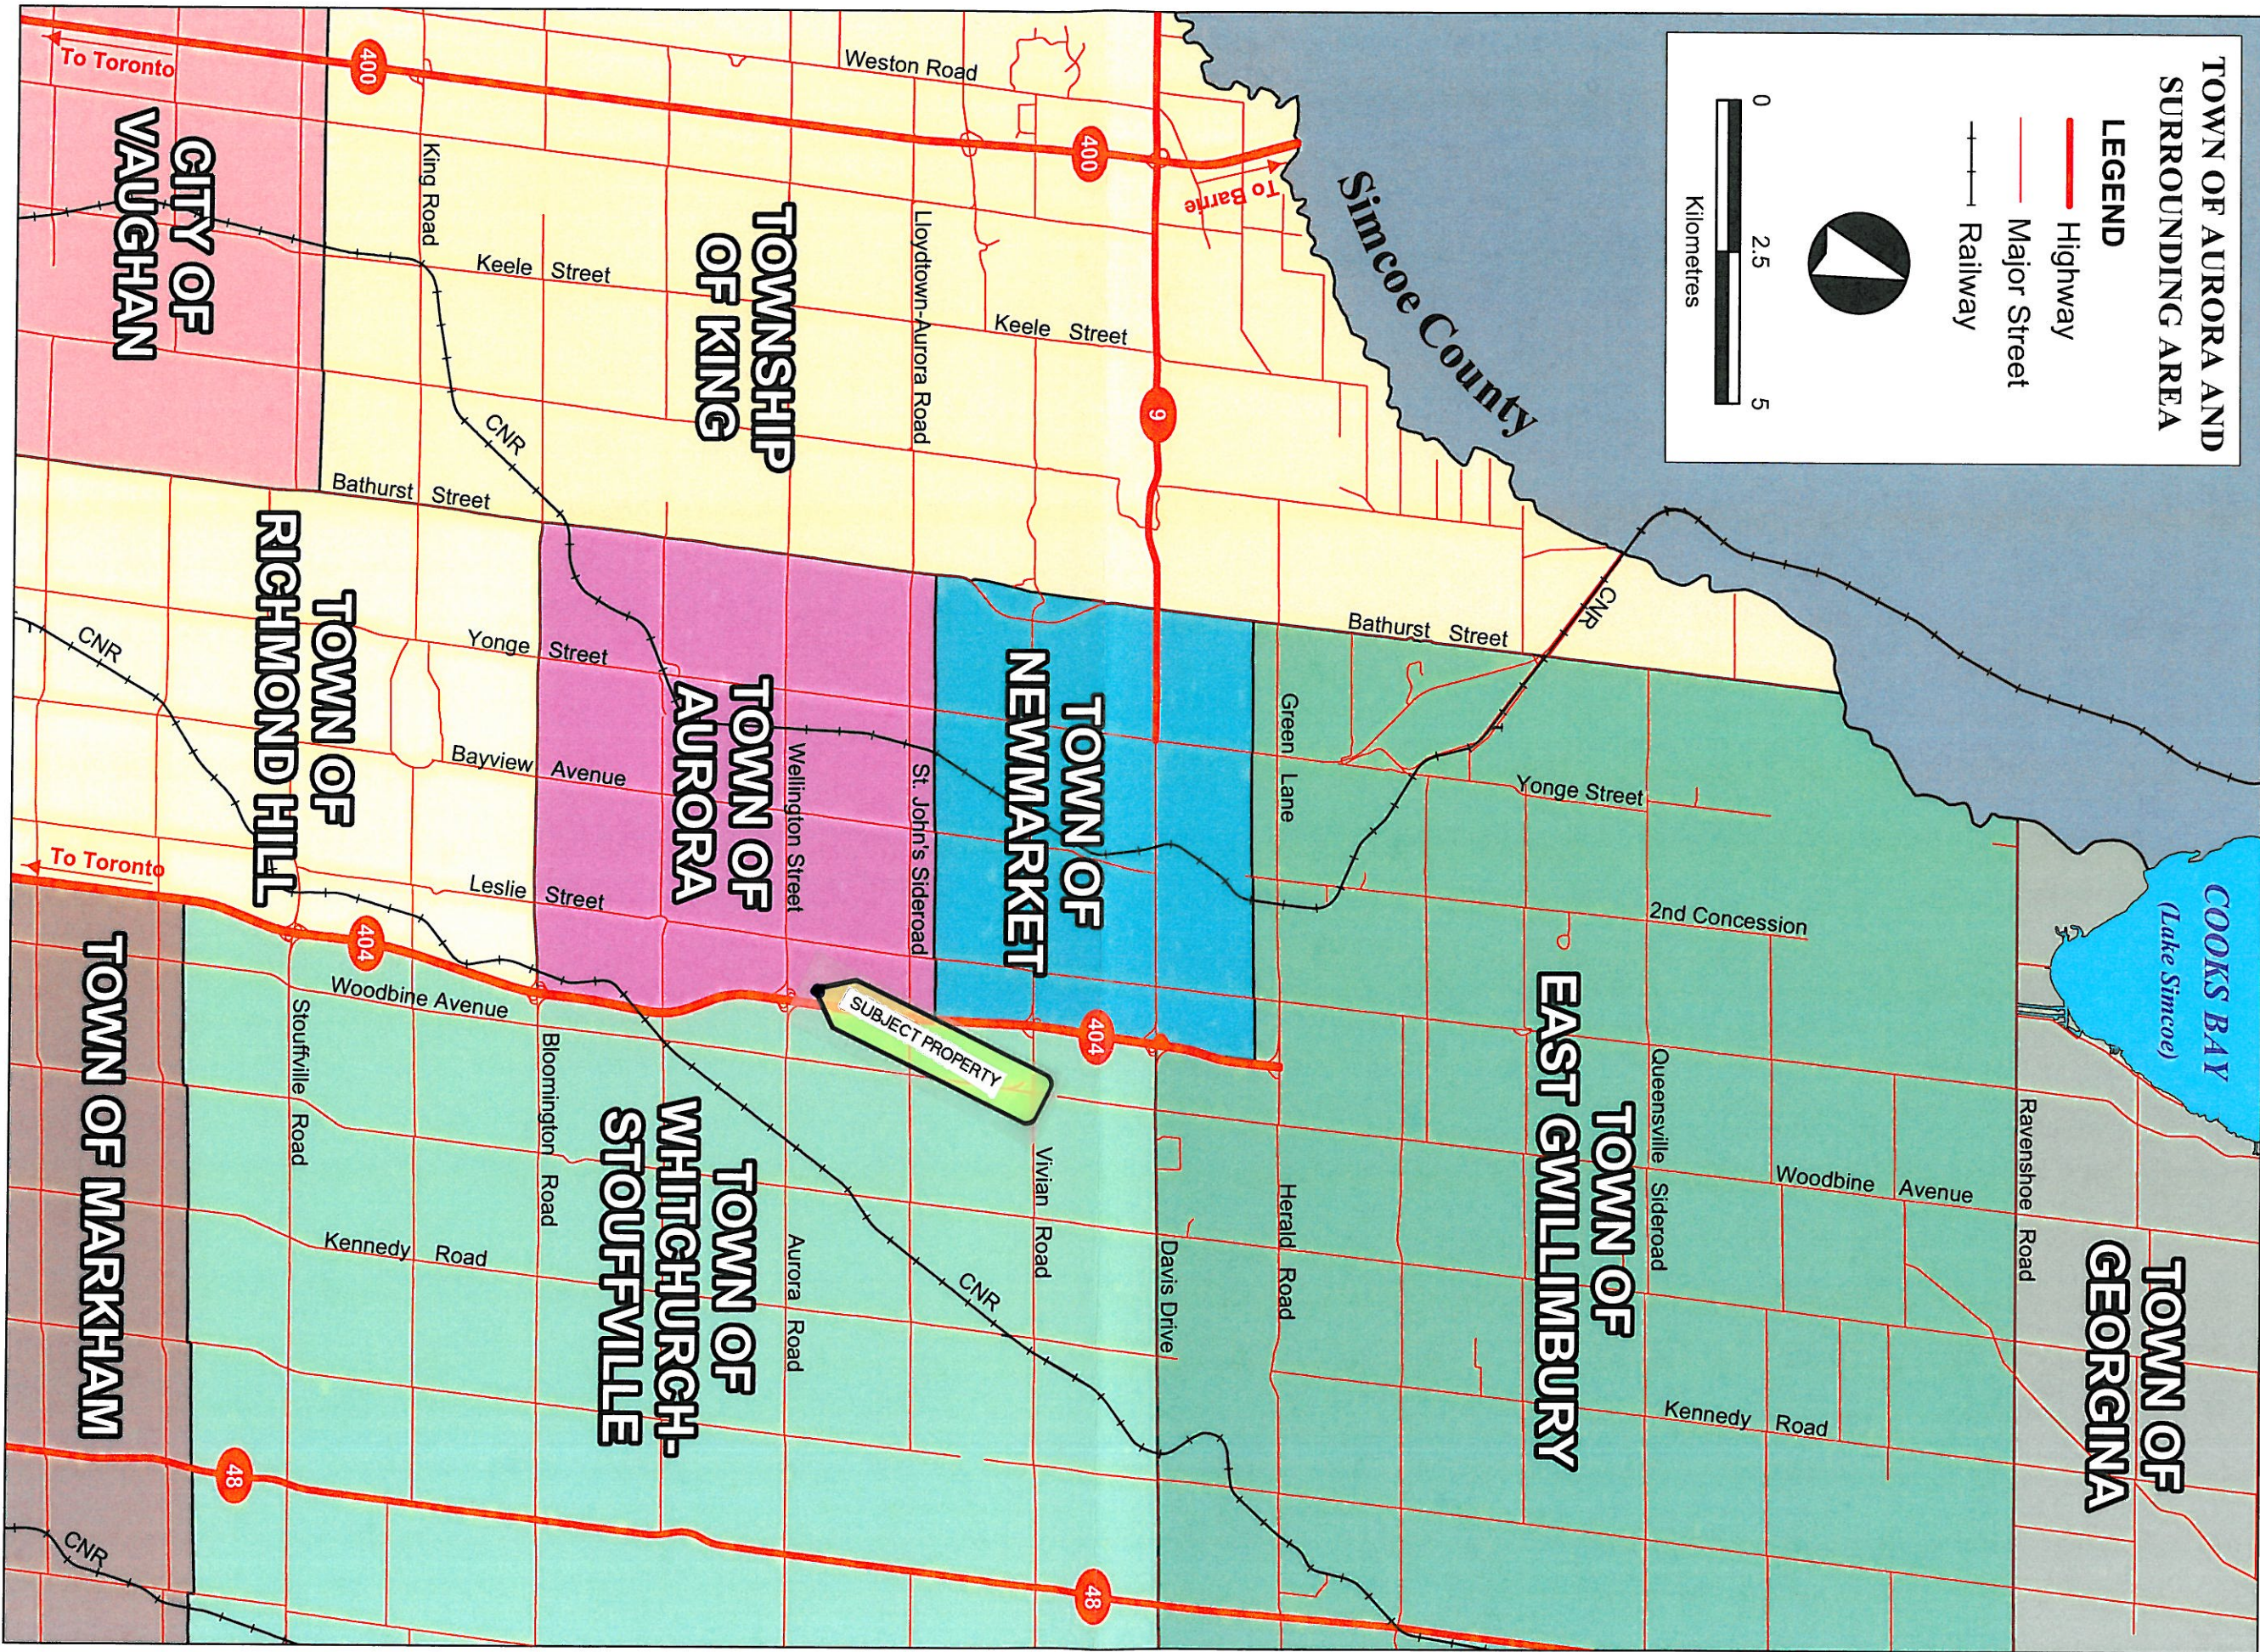

**TOWN OF AURORA AND SURROUNDING AREA**

**LEGEND**

-  Highway
-  Major Street
-  Railway

York Region Map created by the Town of Aurora Planning Department, February 12th, 2004. Map modified November 26th, 2008. Base data provided by the Region of York. Please be advised that the intent of this map is for personal, non-commercial use. The Town of Aurora is not responsible for any errors or omissions on the map and makes no guarantees regarding the accuracy and completeness of the information presented. The Town of Aurora cannot be held liable for any choices made, actions performed or damages sustained by the user based upon the data provided.